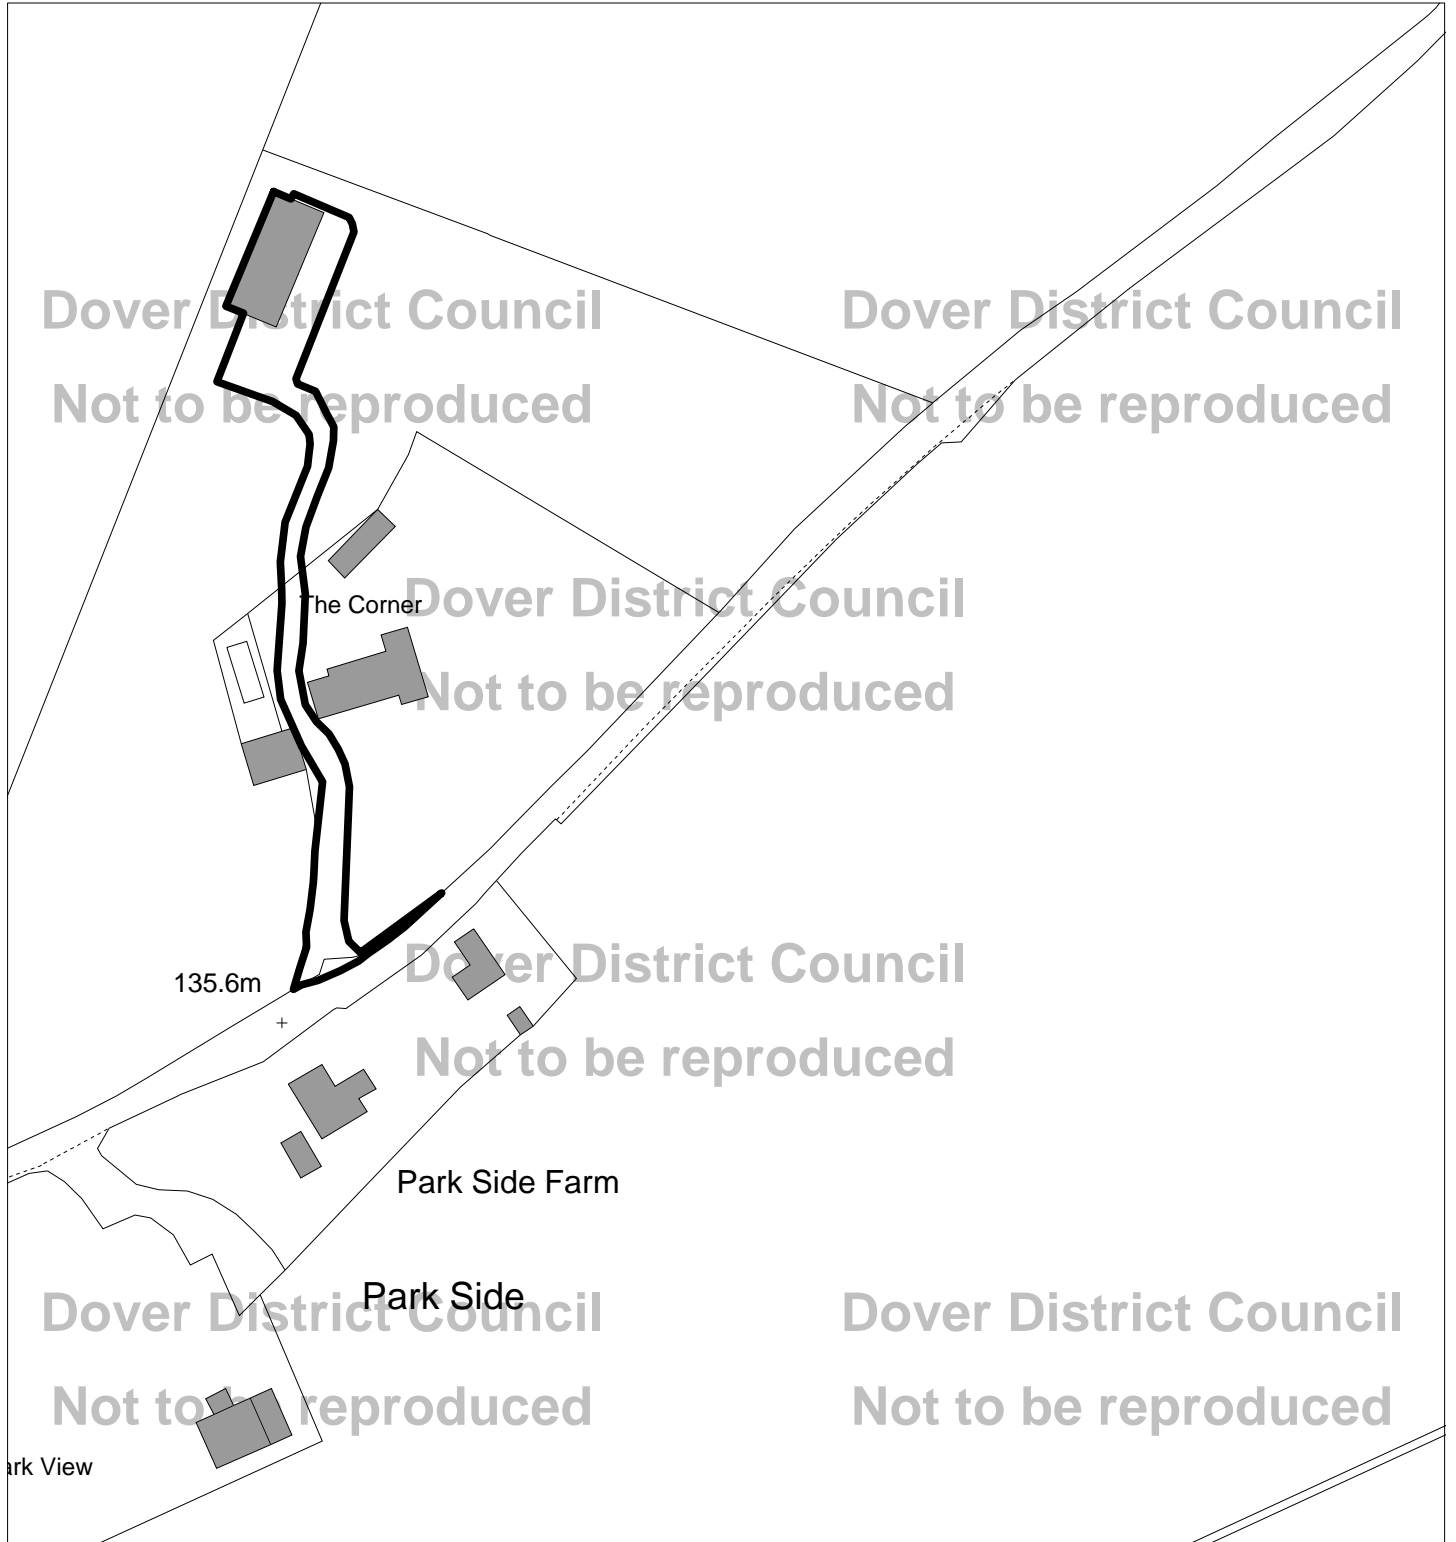

This plan has been produced for Planning Committee purposes only. No further copies may be made.

Not to scale

This map is reproduced from Ordnance Survey material with the permission of Ordnance Survey on behalf of the Controller of Her Majesty's Stationery Office © Crown copyright. Unauthorised reproduction infringes Crown copyright and may lead to prosecution or civil proceedings.

Dover District Council Licence Number 100019780
published 2015

Note: This plan is provided for purposes of site identification only.

Application: DOV/15/00884

Site at The Corner

Parkside

Wootton

CT4 6RR

TR22324549